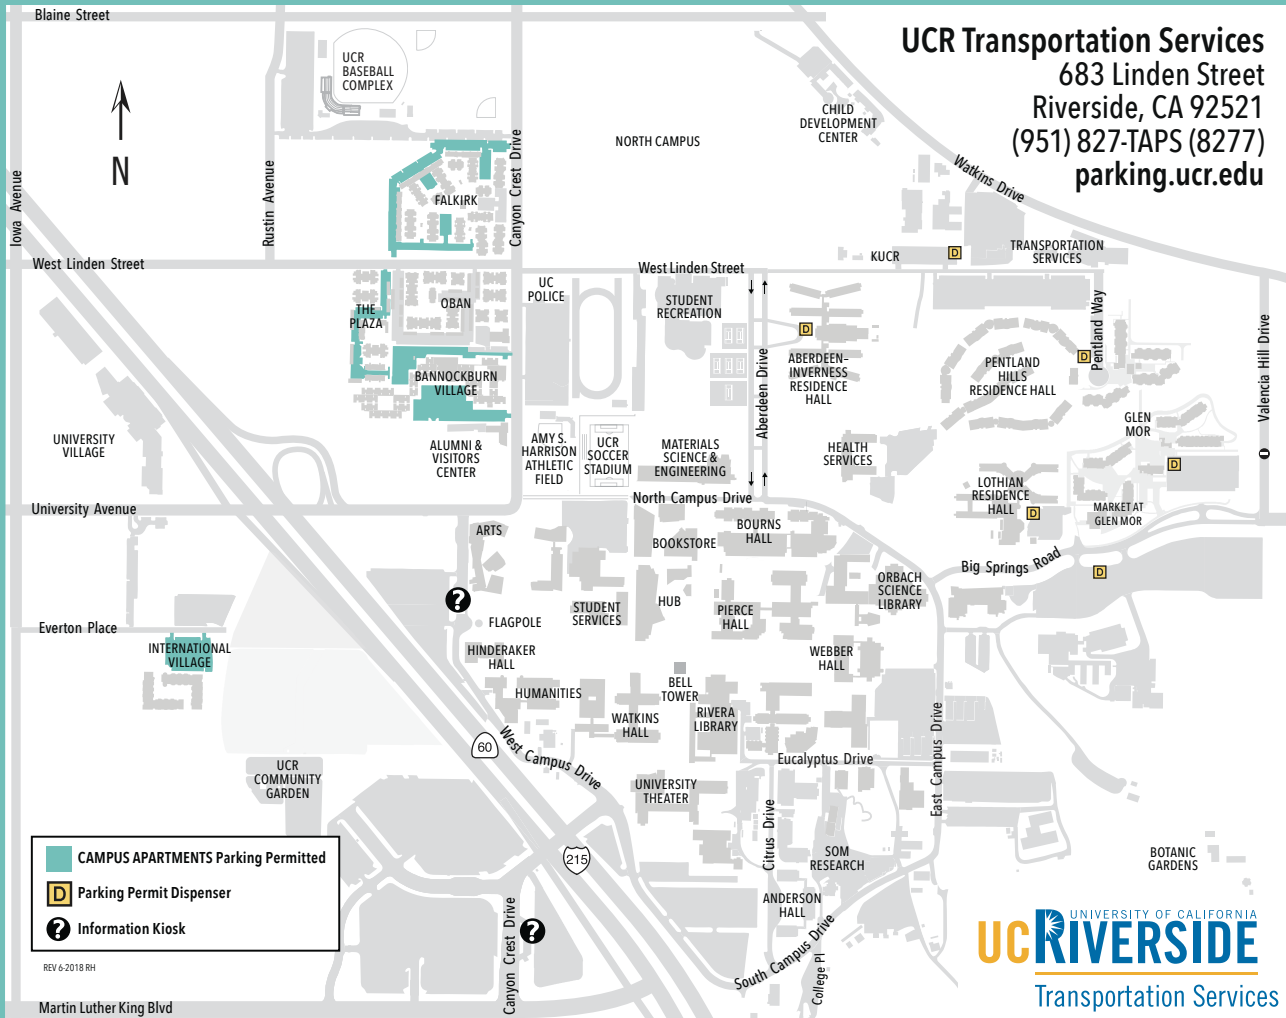

# Welcome to UC Riverside Transportation Services

*Your experience while at UCR is important to us.*

## **HOUSING PERMIT PICK UP:**

---

Residence Hall Move in Day: September 23, 2018

Campus Apartment and Glen Mor Move in Day: September 21, 2018

*After these dates, permits can be picked up at Transportation Services.*

## **PERMIT OPTIONS FOR VISITORS:**

---

1. For visits only lasting one hour, dispensers are available in A-I Horseshoe, on Pentland Way, in Lot 14, and in the Big Springs Parking Structure.
2. For visits lasting longer than one hour, daily permits are available through dispensers in Lot 13, Lot 23 or at Transportation Services.
3. For overnight visits, the Lot 23 dispenser has options for two-day permits or you can visit Transportation Services

*Dispensers accept Visa and Discover.*

Transportation Services  
683 Linden Street  
Riverside, CA 92521  
(951) 827-TAPS (8277)  
[parking.ucr.edu](http://parking.ucr.edu)